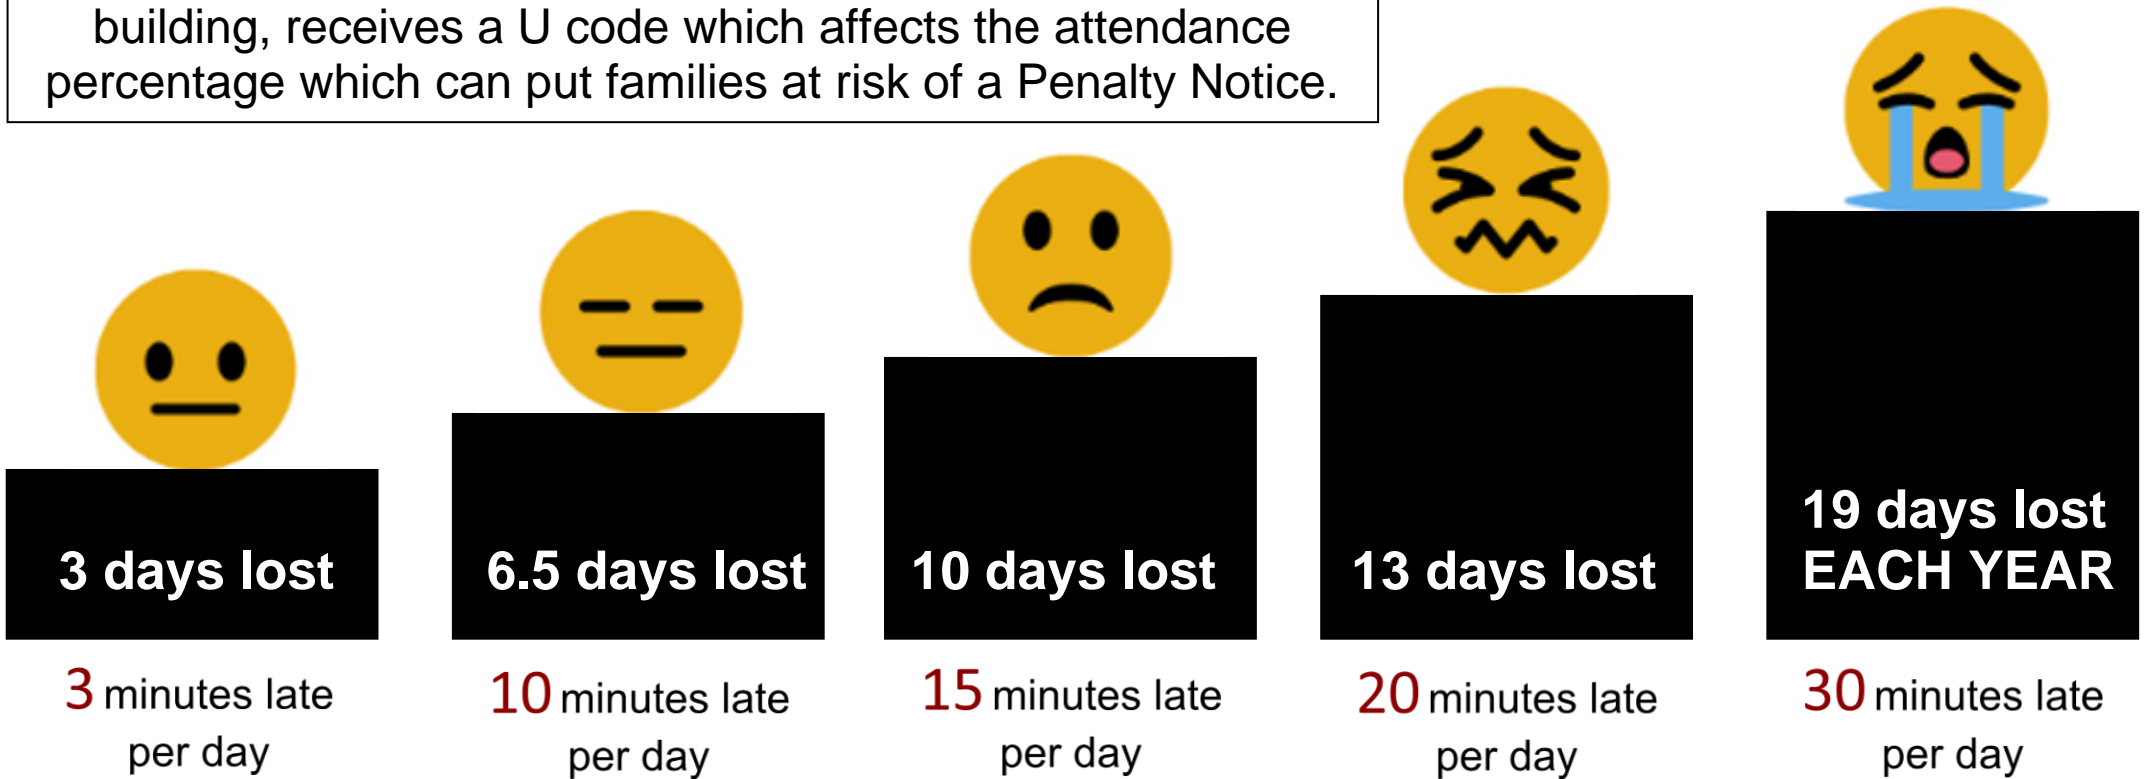

**Lessons begin at
08:45**

Any student who is late after 09:15 or doesn't sign into the building, receives a U code which affects the attendance percentage which can put families at risk of a Penalty Notice.

**Every School Day counts BUT
every minute is equally important!**